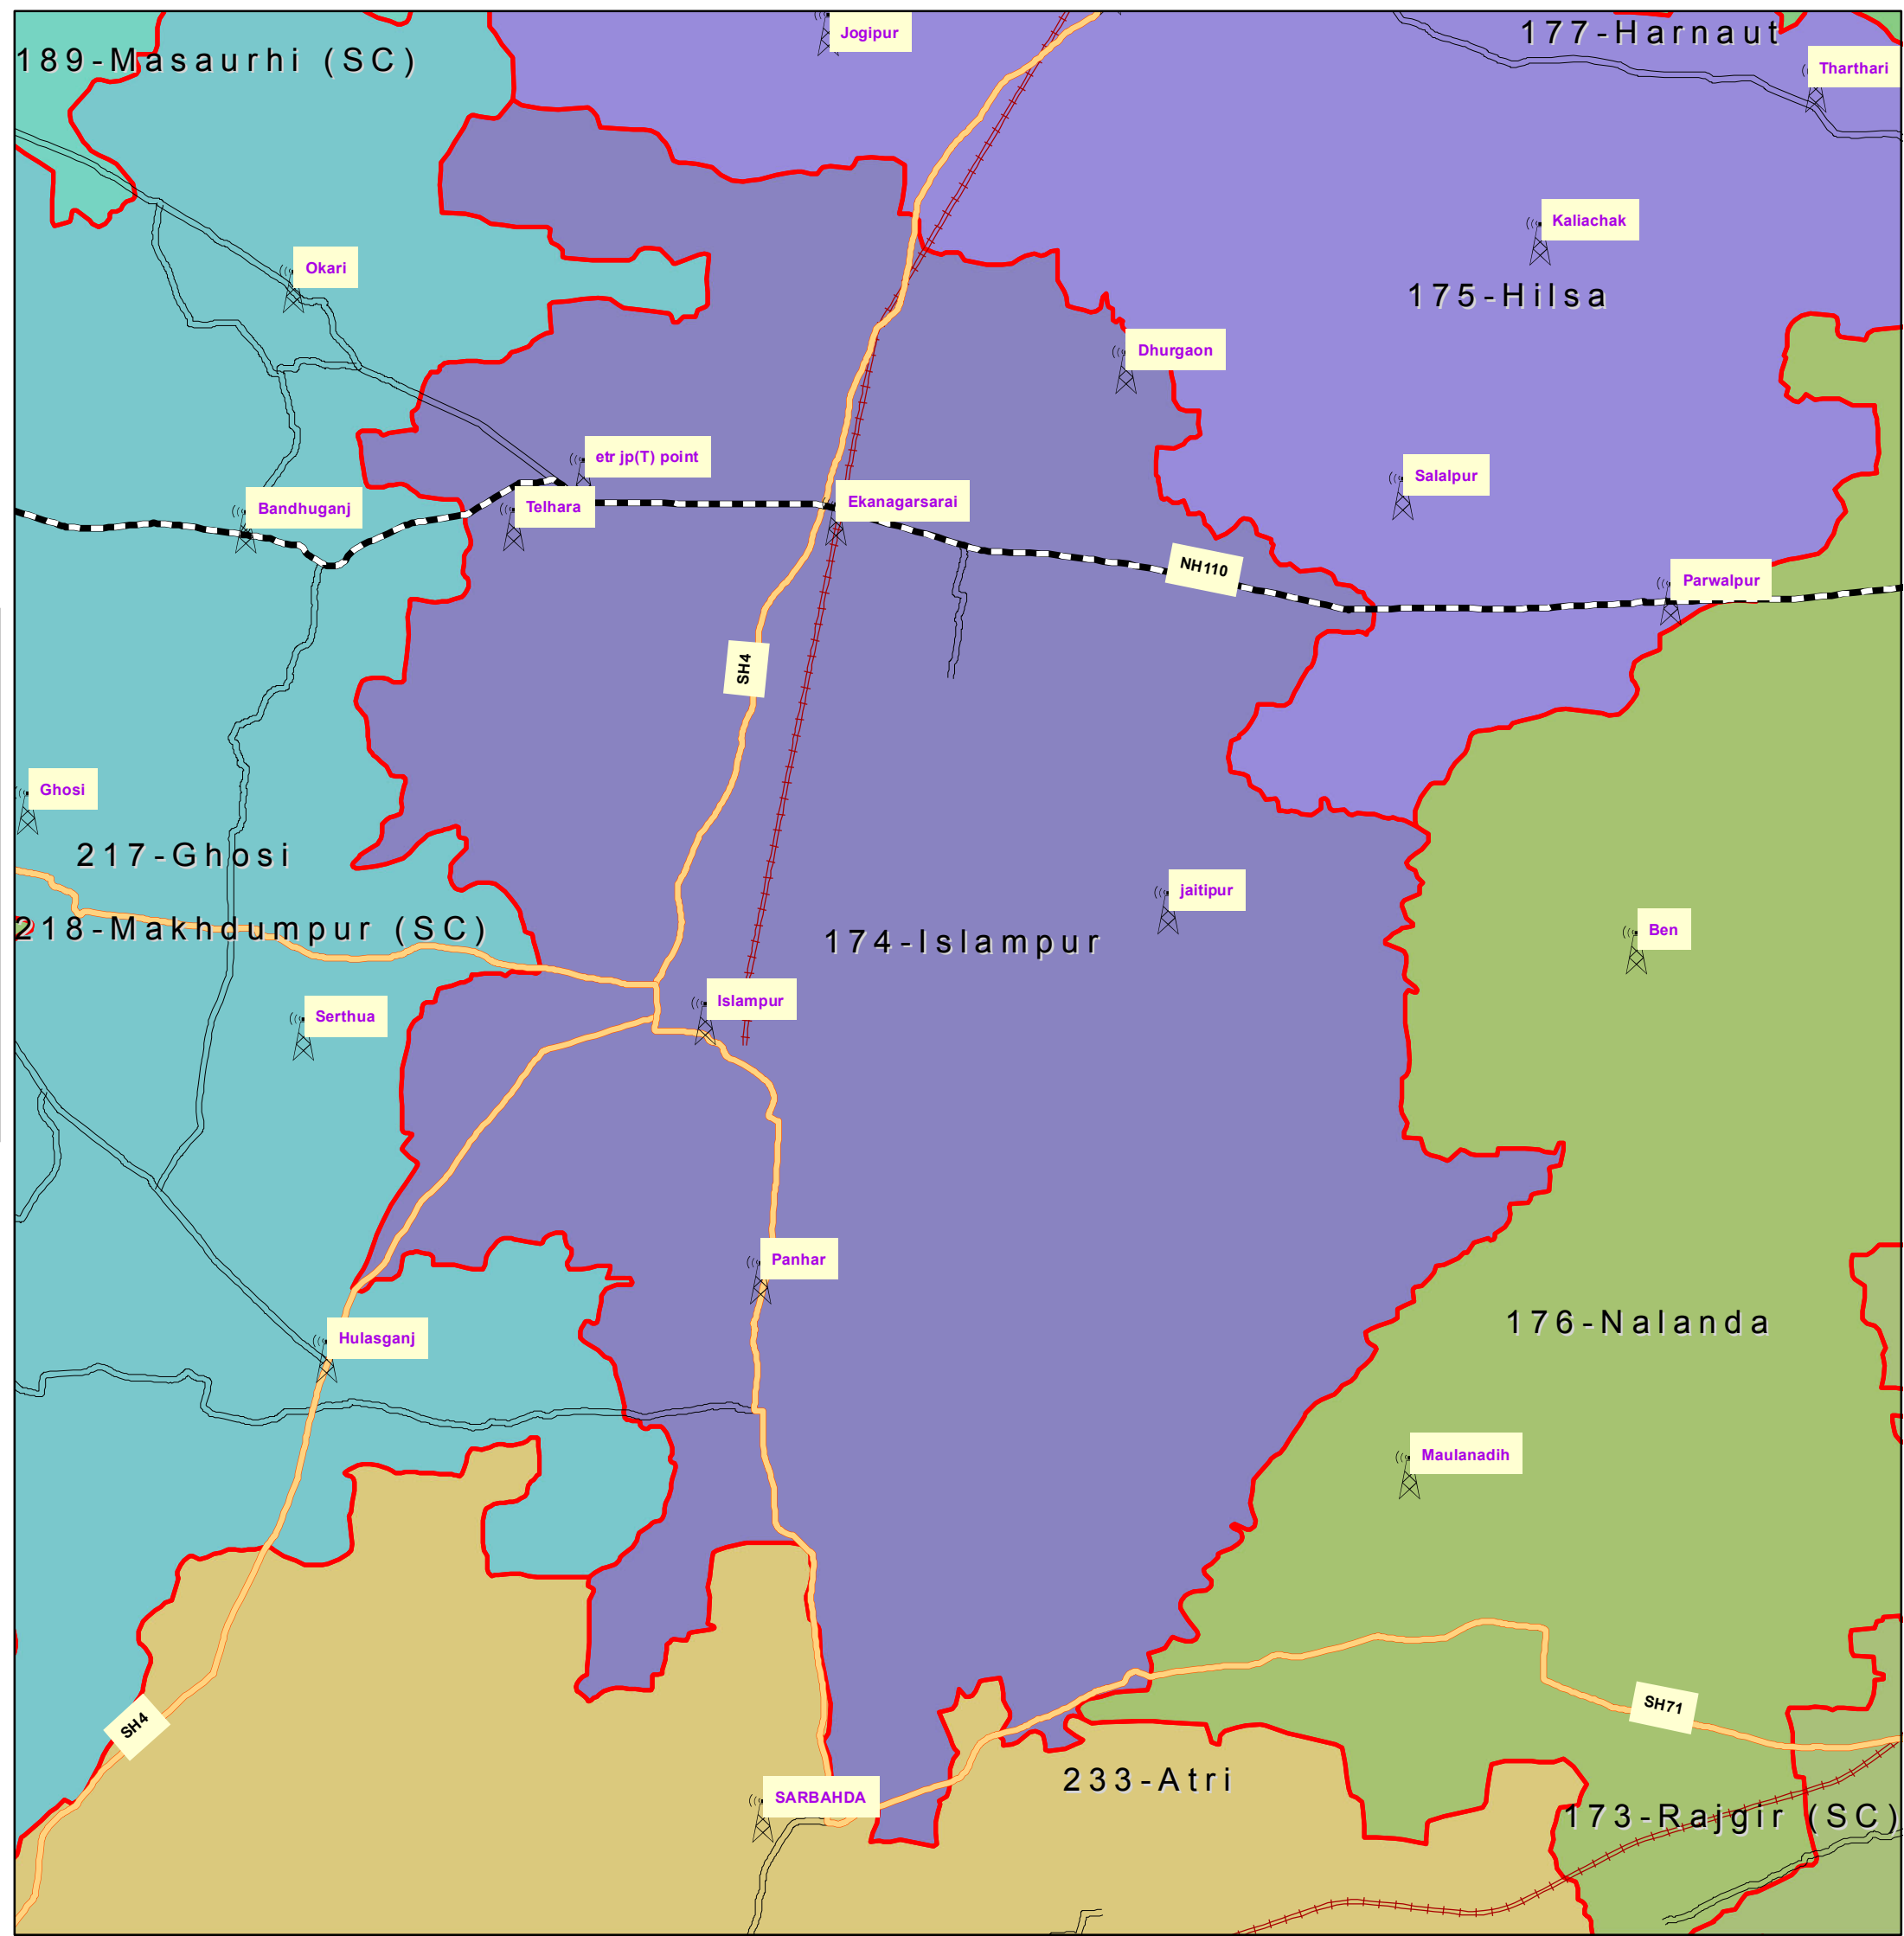

174-Islampur (NALANDA)

INDEX

-  DISTRICT HEAD QUARTER
-  AIRPORT
-  TOURIST PLACE
-  BSNL EXCHANGE
-  NATIONAL HIGHWAY
-  STATE HIGHWAY
-  DISTRICT ROAD
-  RAILWAYLINE
-  ASSEMBLY BOUNDARY